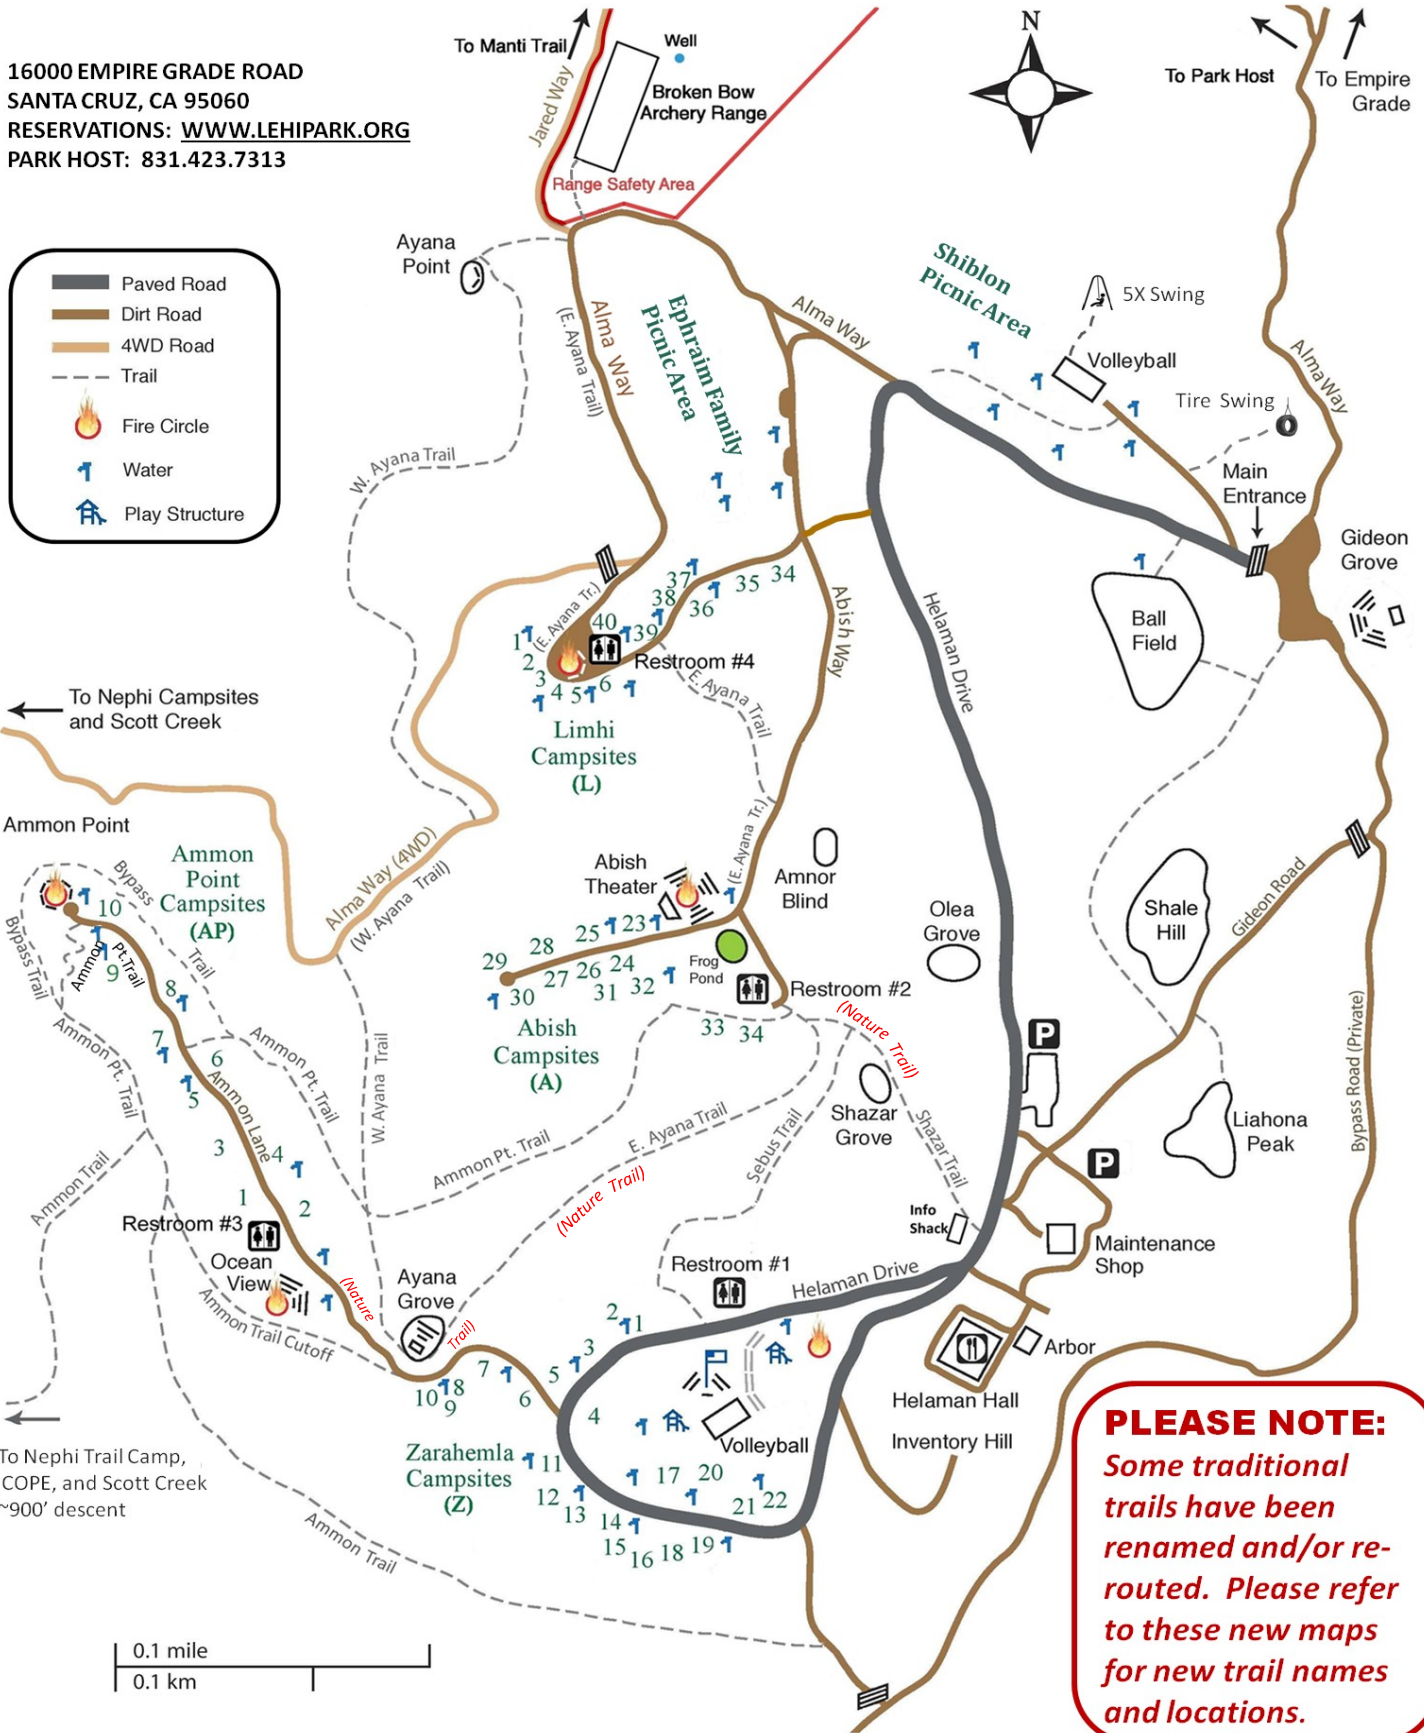

# LEHI PARK

## Main Camp Map

16000 EMPIRE GRADE ROAD  
 SANTA CRUZ, CA 95060  
 RESERVATIONS: [WWW.LEHIPARK.ORG](http://WWW.LEHIPARK.ORG)  
 PARK HOST: 831.423.7313

Legend:

- Paved Road
- Dirt Road
- 4WD Road
- Trail
- Fire Circle
- Water
- Play Structure

To Nephi Campsites and Scott Creek

Ammon Point

Ammon Point Campsites (AP)

To Nephi Trail Camp, COPE, and Scott Creek ~900' descent

**PLEASE NOTE:**  
*Some traditional trails have been renamed and/or re-routed. Please refer to these new maps for new trail names and locations.*